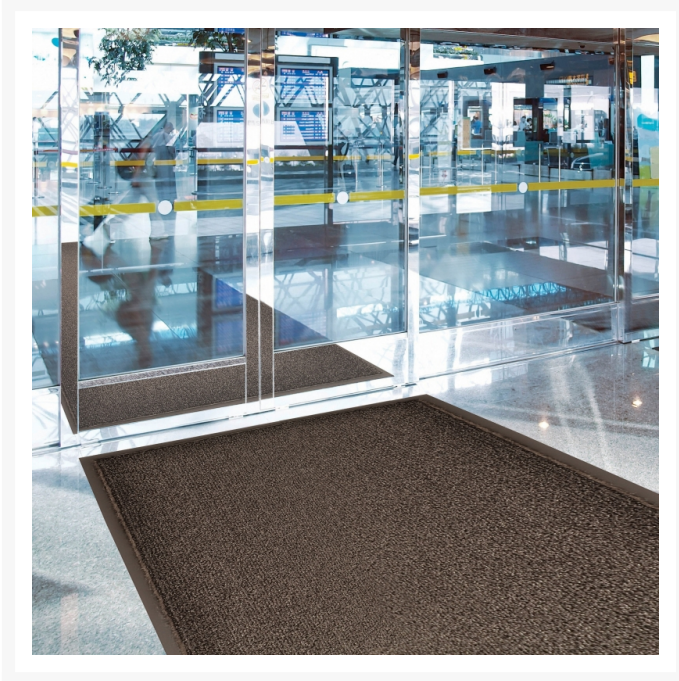

# Non Absorbent Scraper Entrance Mat Prelude™ 231

## Short Description

---

- A coarse loop-twisted non-absorbent fiber to scrape heavy debris from foot traffic
- Aggressive fibers resist crushing while entrapping debris and preventing it from entering the facility
- Low profile entrance mat to perform in narrow clearance doorways
- Vinyl backing ensures minimal buckling and mat movement
- Can be used as the first section (Scraping) of the “Stages” entrance mat system

## Description

---

Prelude™ is a scraper mat made up of a coarse loop-twisted non-absorbent fiber that can be placed outside the entrance to begin the removal of dirt and debris from foot traffic. These aggressive fibers resist crushing while entrapping debris and preventing it from entering the facility. This mat can be used as a stand-alone mat, or as the first stage of the coordinated “Stages” entrance matting system. A heavy-weight vinyl non-slip backing ensures minimum movement.